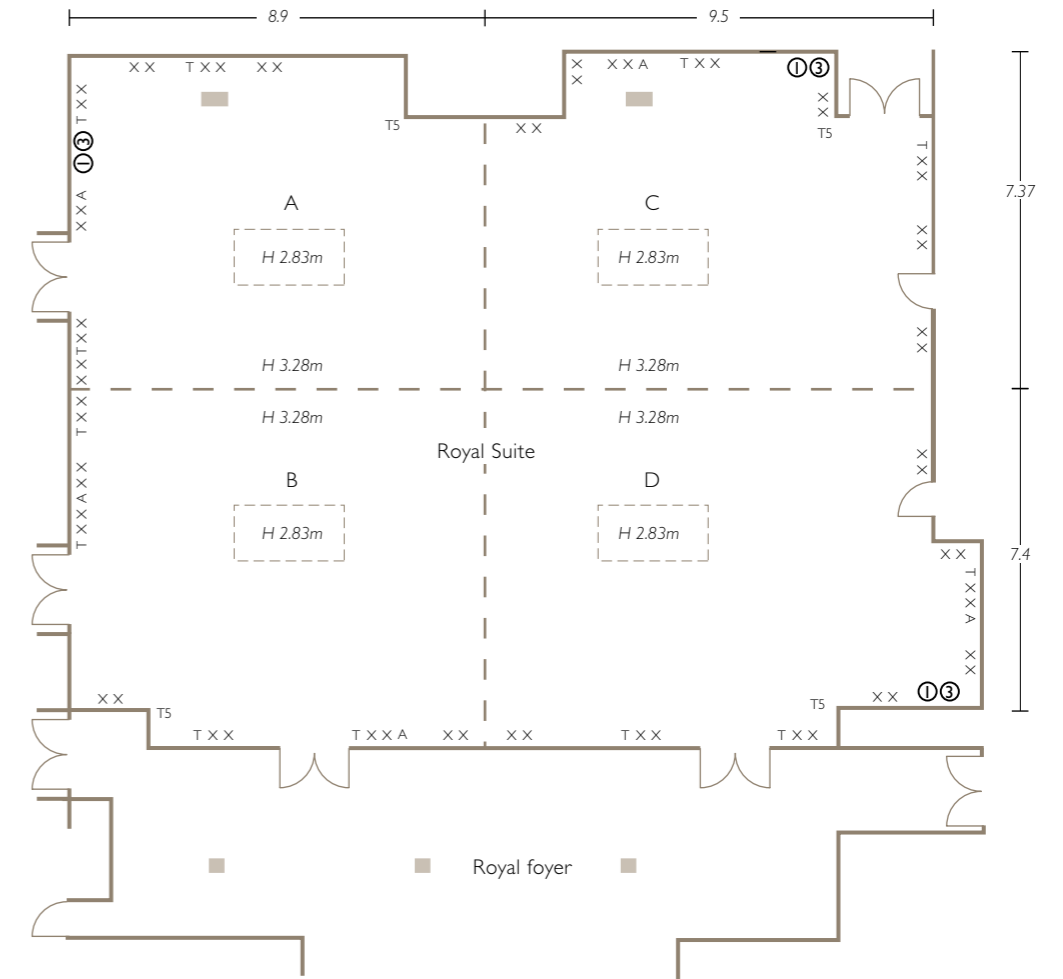

## GUIDELINE CAPACITIES

NAME OF ROOM	THEATRE	CLASSROOM	BOARDROOM	U-SHAPE	CABARET	RECEPTION	LUNCH/DINNER
ATRIUM	-	-	-	-	-	500	-
COMMONWEALTH SUITE	700	350	-	-	400	700	550
COMMONWEALTH EAST	400	130	-	-	180	400	250
COMMONWEALTH WEST	300	130	-	-	150	300	250
ROYAL	300	100	-	-	120	450	250
ROYAL A	50	32	24	20	40	60	50
ROYAL B	50	32	24	20	40	60	50
ROYAL C	50	32	24	20	40	60	50
ROYAL D	50	32	24	20	40	60	50
CONNAUGHT	150	60	42	42	100	150	120
CONNAUGHT A	60	30	25	30	50	60	50
CONNAUGHT B	60	30	25	30	50	60	50
PRIVATE ROOM 30	-	-	8	-	-	-	-
PRIVATE ROOM 31	-	-	12	-	-	-	10
PRIVATE ROOM 32	50	25	25	18	24	40	30
PRIVATE ROOM 33	50	25	25	25	24	40	30
PRIVATE ROOM 34	15	10	12	8	-	-	12
PRIVATE ROOM 35	15	10	12	8	-	-	12
PRIVATE ROOM 36	-	-	4	-	-	-	-
PRIVATE ROOM 37	-	-	10	-	-	-	-
PRIVATE ROOM 38	100	50	45	35	70	125	100
THE BRAINBOX			15				

# COMMONWEALTH SUITE & ATRIUM

Key	
T	= Telephone
X	= 13 amp socket
A	= TV aerial
T5	= Data access point
⓪	= Three phase (125A) commando socket

# ROYAL SUITE (A – D)

Key	
T	= Telephone
X	= 13 amp socket
A	= TV aerial
T5	= Data access point
⓪	= Single phase (32A) commando socket
Ⓛ	= Three phase (32A) commando socket

# CONNAUGHT SUITE (A & B) PRIVATE ROOM 38

Key	
T	= Telephone
X	= 13 amp socket
A	= TV aerial
T5	= Data access point