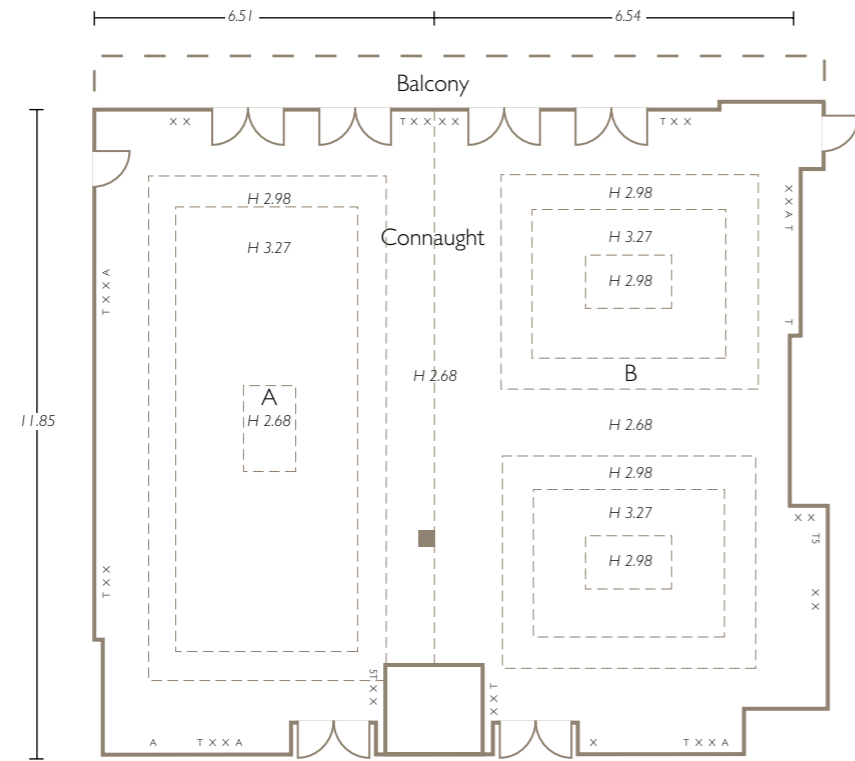

CONNAUGHT SUITE (A & B) PRIVATE ROOM 38