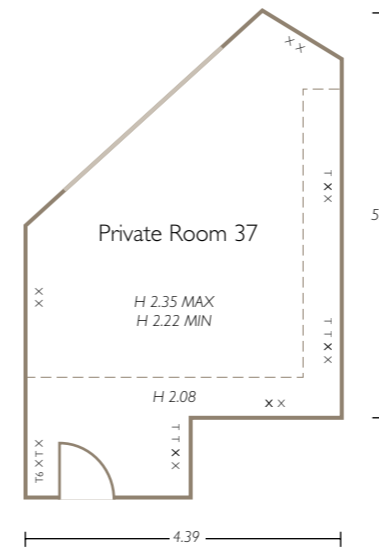

PRIVATE ROOMS 30 – 37 & THE BRAIN BOX