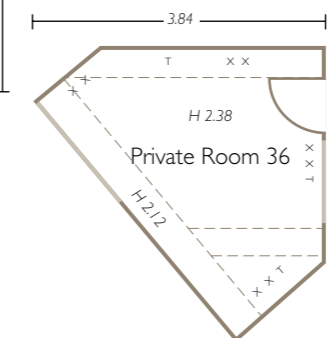

PRIVATE ROOMS 30 – 37 & THE BRAIN BOX