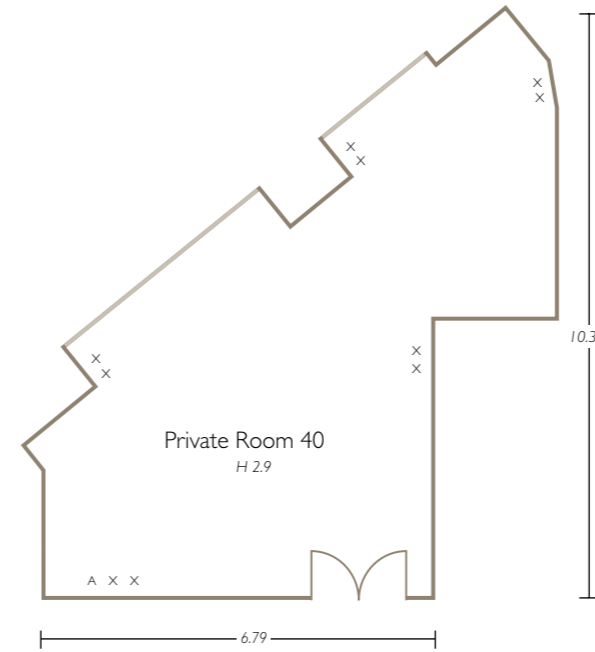

e: htrwcb@radisson.com
t: +44 (0)20 8757 7903

GUIDELINE CAPACITIES

NAME OF ROOM	THEATRE	CLASSROOM	BOARDROOM	U-SHAPE	CABARET	RECEPTION	LUNCH/DINNER
PRIVATE ROOM 40	36	26	20	16	16	20	20
PRIVATE ROOM 41	50	30	25	20	50	50	50
PRIVATE ROOM 42	30	18	20	14	20	30	20

FOURTH FLOOR
PRIVATE ROOMS 40 – 42

1. Key
2. T = Telephone
   - X = 13 amp socket
   - A = TV aerial
   - TS = Data access point