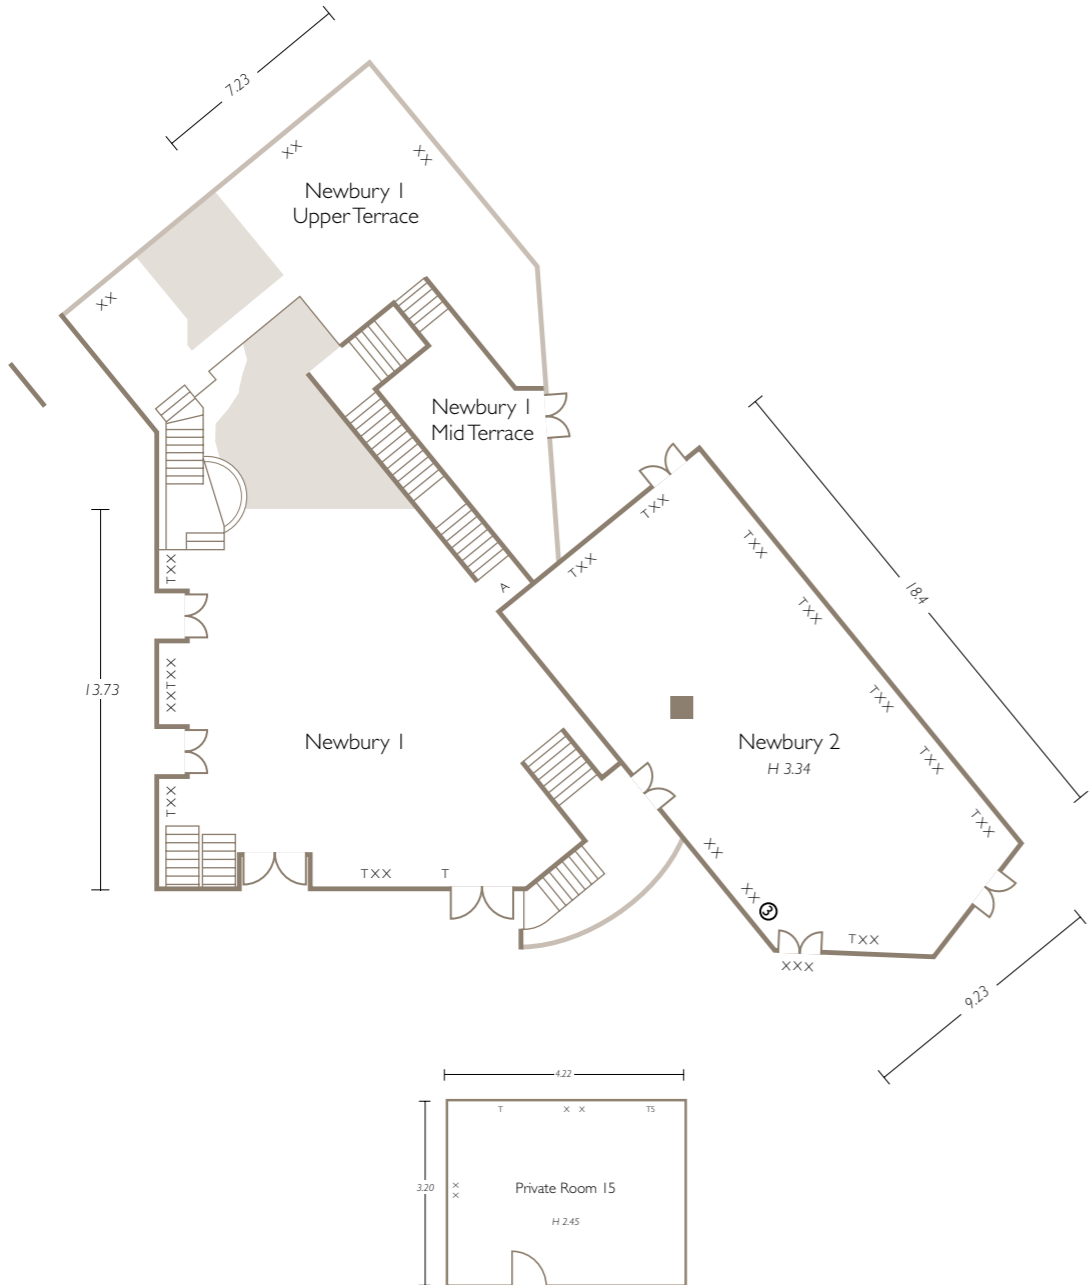

NEWBURY SUITE PRIVATE ROOM 15