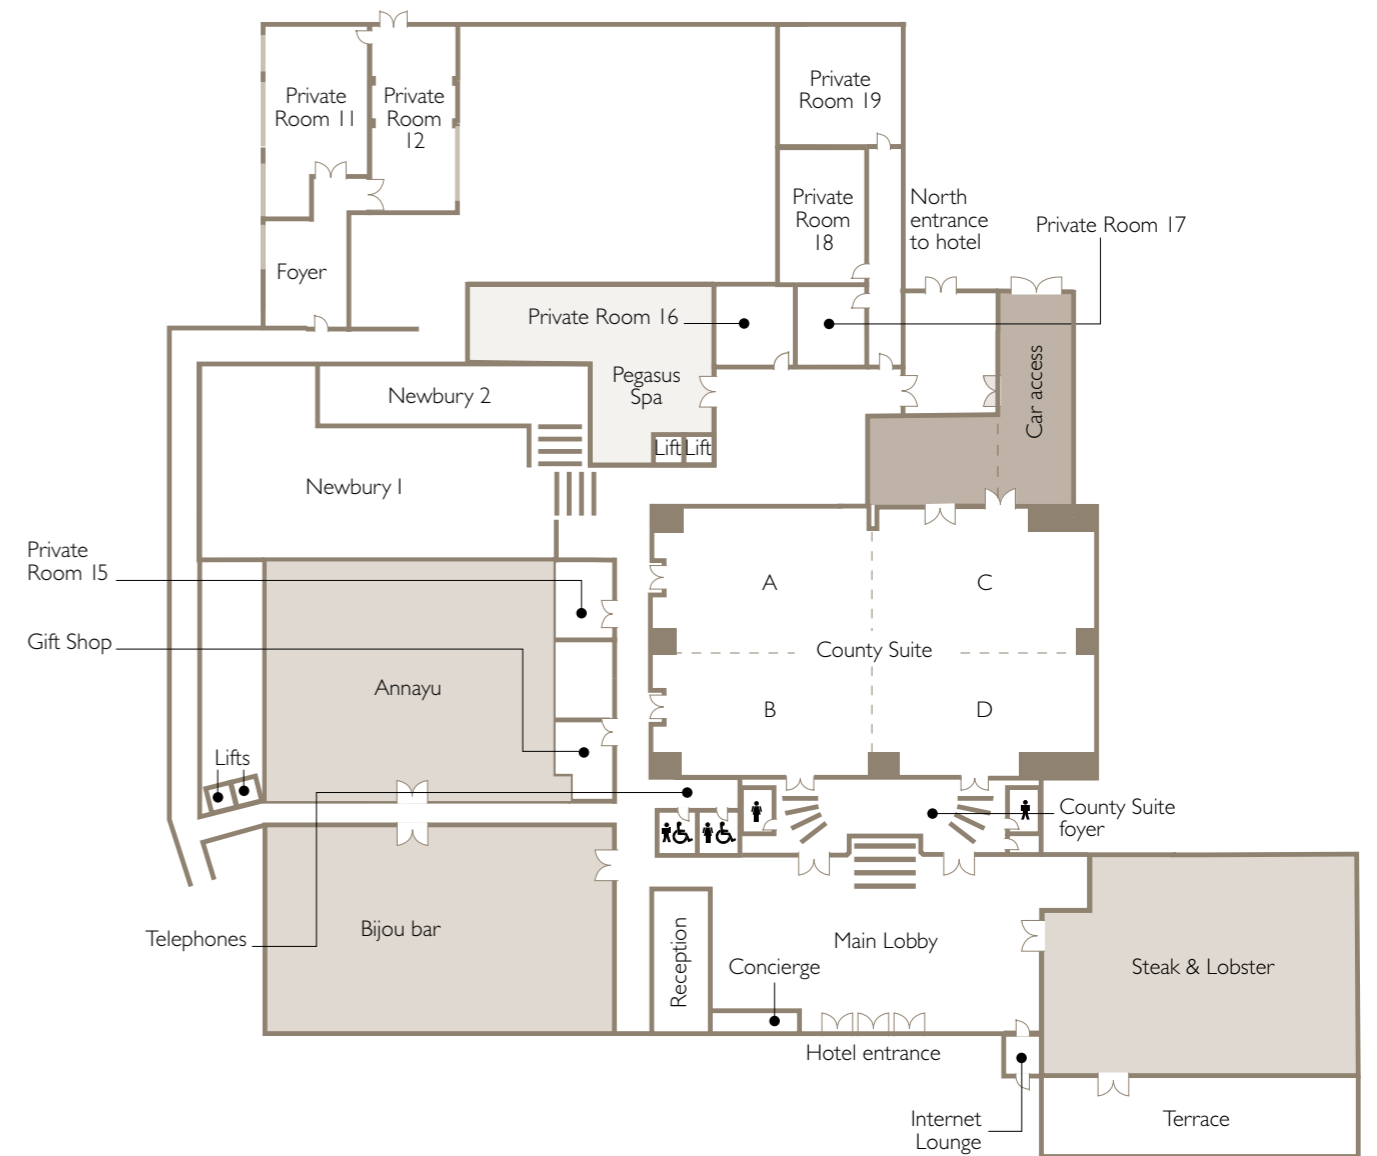

# GROUND FLOOR PLANS

MEETINGS & EVENTS AT RADISSON BLU EDWARDIAN, HEATHROW

e: htrwcb@radisson.com  
 t: +44 (0)20 8757 7903

# GROUND FLOOR

## GUIDELINE CAPACITIES

NAME OF ROOM	THEATRE	CLASSROOM	BOARDROOM	U-SHAPE	CABARET	RECEPTION	LUNCH/DINNER
COUNTY	500	230	-	-	230	500	350
COUNTY A	100	50	32	20	50	100	60
COUNTY B	70	40	32	28	40	100	50
COUNTY C	120	72	36	34	80	100	100
COUNTY D	90	65	36	32	50	100	60
NEWBURY I	-	-	-	-	-	500	250
NEWBURY II	150	80	70	60	120	300	150
PRIVATE ROOM 11	100	70	40	35	70	125	100
PRIVATE ROOM 12	100	70	40	35	70	125	100
PRIVATE ROOM 15	-	-	4	-	-	-	-
PRIVATE ROOM 16	-	-	8	-	-	-	-
PRIVATE ROOM 17	-	-	6	-	-	-	-
PRIVATE ROOM 18	-	-	14	-	-	-	-
PRIVATE ROOM 19	-	-	12	-	-	-	-

Key  
 ■ = Bar & restaurants  
 □ = Beauty & fitness