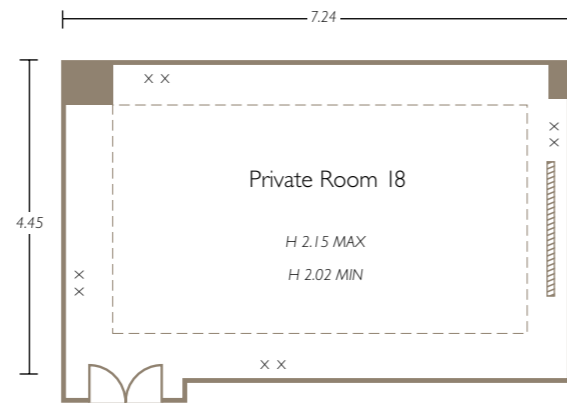

PRIVATE ROOMS 16-19

PRIVATE ROOMS 11-12

1. **Key**
2. T = Telephone
   - X = 13 amp socket
   - A = TV aerial
   - T5 = Data access point