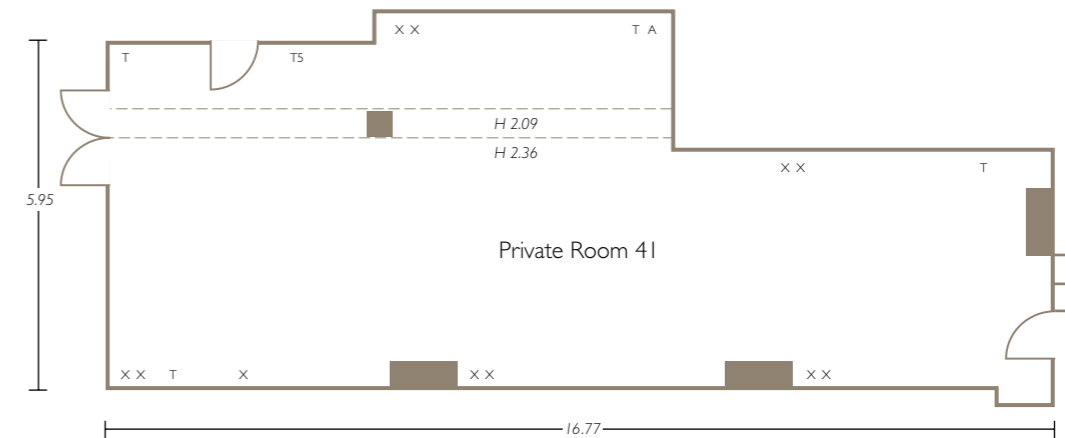

e: htrwcb@radisson.com
t: +44 (0)20 8757 7903

GUIDELINE CAPACITIES

NAME OF ROOM	THEATRE	CLASSROOM	BOARDROOM	U-SHAPE	CABARET	RECEPTION	LUNCH/DINNER
PRIVATE ROOM 40	36	26	20	16	16	20	20
PRIVATE ROOM 41	50	30	25	20	50	50	50
PRIVATE ROOM 42	30	18	20	14	20	30	20

FOURTH FLOOR
PRIVATE ROOMS 40 – 42

1. Key
2. T = Telephone
   - X = 13 amp socket
   - A = TV aerial
   - TS = Data access point