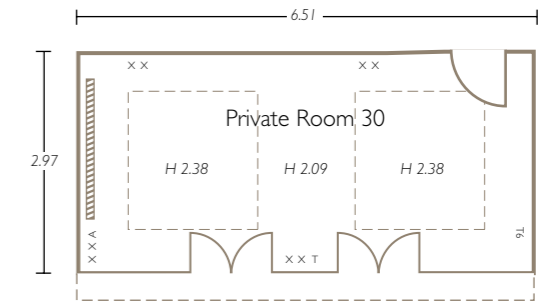

PRIVATE ROOMS 30 – 37 & THE BRAIN BOX