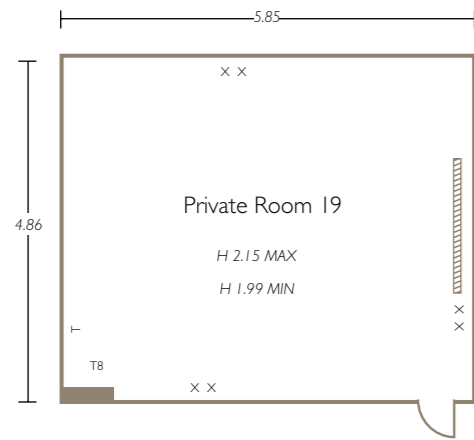

PRIVATE ROOMS 16-19

PRIVATE ROOMS 11-12

1. **Key**
2. T = Telephone
   - X = 13 amp socket
   - A = TV aerial
   - T5 = Data access point