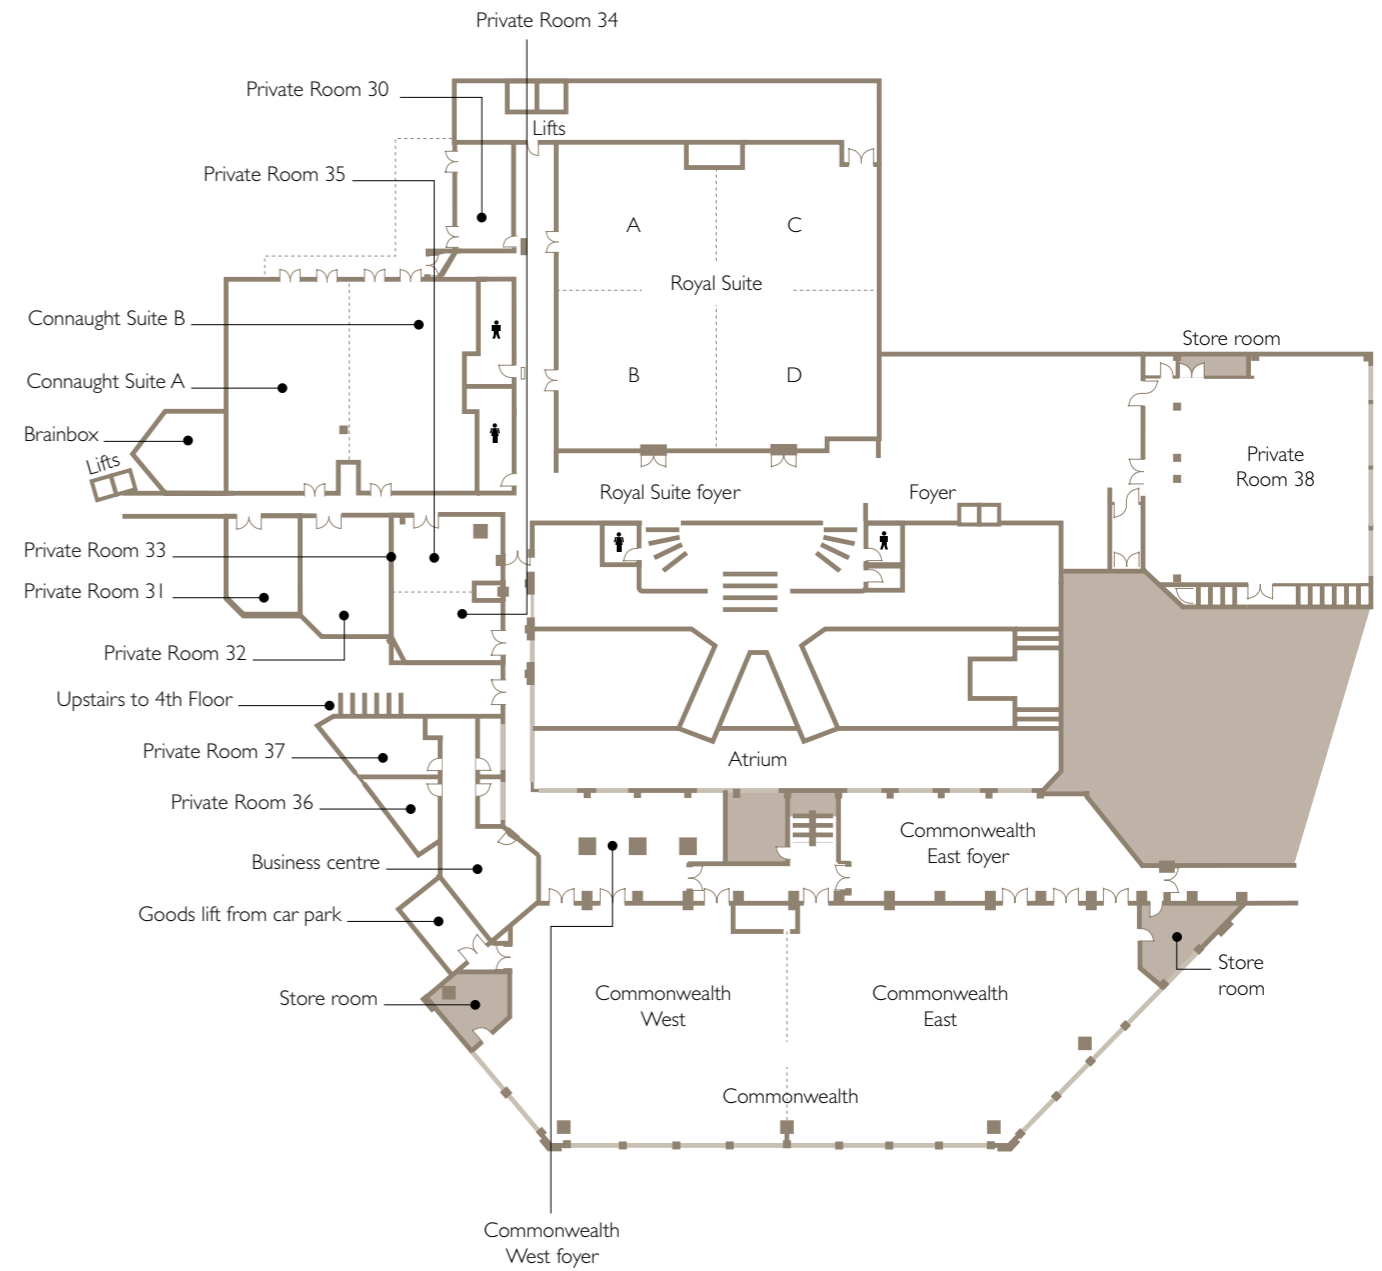

e: htrwcb@radisson.com
t: +44 (0)20 8757 7903

THIRD FLOOR

GUIDELINE CAPACITIES

NAME OF ROOM	THEATRE	CLASSROOM	BOARDROOM	U-SHAPE	CABARET	RECEPTION	LUNCH/DINNER
ATRIUM	-	-	-	-	-	500	-
COMMONWEALTH SUITE	700	350	-	-	400	700	550
COMMONWEALTH EAST	400	130	-	-	180	400	250
COMMONWEALTH WEST	300	130	-	-	150	300	250
ROYAL	300	100	-	-	120	450	250
ROYAL A	50	32	24	20	40	60	50
ROYAL B	50	32	24	20	40	60	50
ROYAL C	50	32	24	20	40	60	50
ROYAL D	50	32	24	20	40	60	50
CONNAUGHT	150	60	42	42	100	150	120
CONNAUGHT A	60	30	25	30	50	60	50
CONNAUGHT B	60	30	25	30	50	60	50
PRIVATE ROOM 30	-	-	8	-	-	-	-
PRIVATE ROOM 31	-	-	12	-	-	-	10
PRIVATE ROOM 32	50	25	25	18	24	40	30
PRIVATE ROOM 33	50	25	25	25	24	40	30
PRIVATE ROOM 34	15	10	12	8	-	-	12
PRIVATE ROOM 35	15	10	12	8	-	-	12
PRIVATE ROOM 36	-	-	4	-	-	-	-
PRIVATE ROOM 37	-	-	10	-	-	-	-
PRIVATE ROOM 38	100	50	45	35	70	125	100
THE BRAINBOX			15