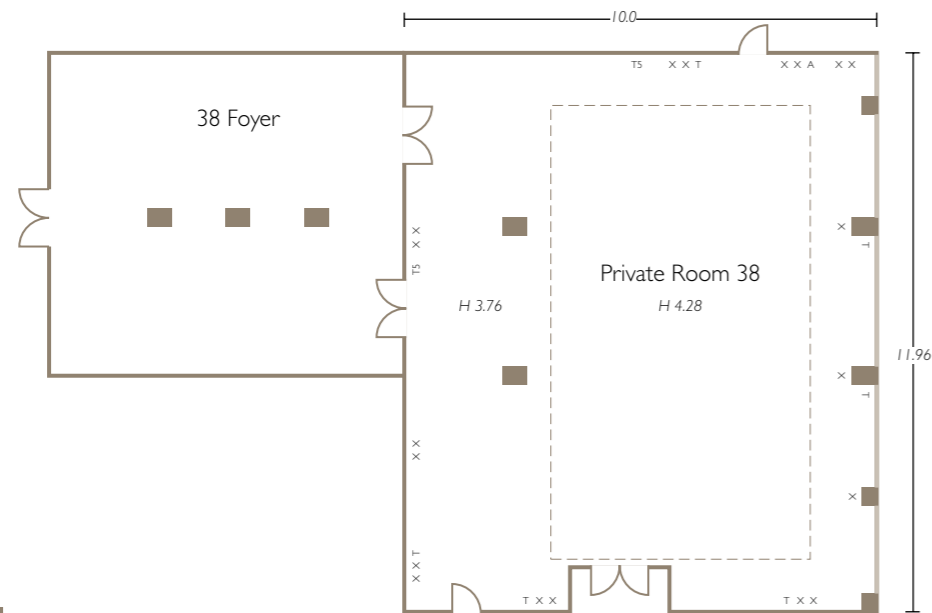

## GUIDELINE CAPACITIES

NAME OF ROOM	THEATRE	CLASSROOM	BOARDROOM	U-SHAPE	CABARET	RECEPTION	LUNCH/DINNER
ATRIUM	-	-	-	-	-	500	-
COMMONWEALTH SUITE	700	350	-	-	400	700	550
COMMONWEALTH EAST	400	130	-	-	180	400	250
COMMONWEALTH WEST	300	130	-	-	150	300	250
ROYAL	300	100	-	-	120	450	250
ROYAL A	50	32	24	20	40	60	50
ROYAL B	50	32	24	20	40	60	50
ROYAL C	50	32	24	20	40	60	50
ROYAL D	50	32	24	20	40	60	50
CONNAUGHT	150	60	42	42	100	150	120
CONNAUGHT A	60	30	25	30	50	60	50
CONNAUGHT B	60	30	25	30	50	60	50
PRIVATE ROOM 30	-	-	8	-	-	-	-
PRIVATE ROOM 31	-	-	12	-	-	-	10
PRIVATE ROOM 32	50	25	25	18	24	40	30
PRIVATE ROOM 33	50	25	25	25	24	40	30
PRIVATE ROOM 34	15	10	12	8	-	-	12
PRIVATE ROOM 35	15	10	12	8	-	-	12
PRIVATE ROOM 36	-	-	4	-	-	-	-
PRIVATE ROOM 37	-	-	10	-	-	-	-
PRIVATE ROOM 38	100	50	45	35	70	125	100
THE BRAINBOX			15				

# COMMONWEALTH SUITE & ATRIUM

Key	
T	= Telephone
X	= 13 amp socket
A	= TV aerial
T5	= Data access point
⓪	= Three phase (125A) commando socket

# ROYAL SUITE (A – D)

Key	
T	= Telephone
X	= 13 amp socket
A	= TV aerial
T5	= Data access point
⓪	= Single phase (32A) commando socket
Ⓛ	= Three phase (32A) commando socket

# CONNAUGHT SUITE (A & B) PRIVATE ROOM 38

Key	
T	= Telephone
X	= 13 amp socket
A	= TV aerial
T5	= Data access point