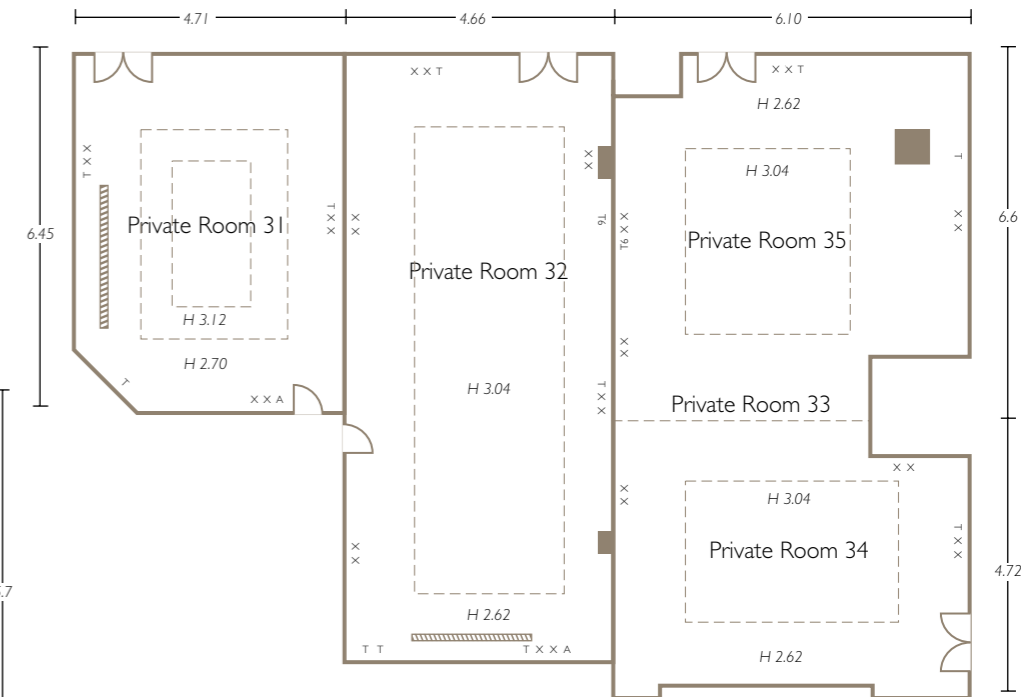

PRIVATE ROOMS 30 – 37 & THE BRAIN BOX