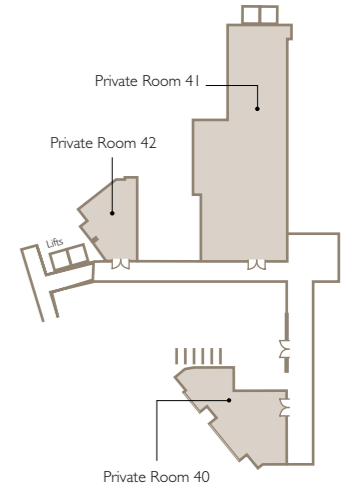

FOURTH FLOOR
PRIVATE ROOMS 40 – 42

1. Key
2. T = Telephone
   - X = 13 amp socket
   - A = TV aerial
   - TS = Data access point