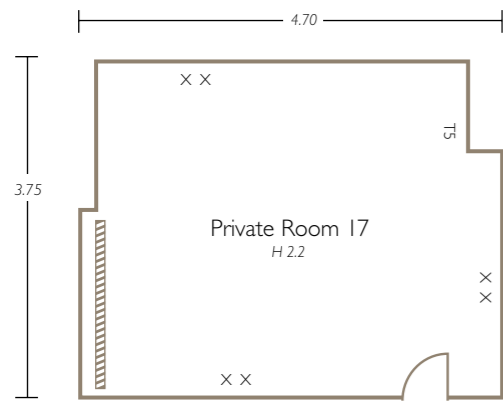

PRIVATE ROOMS 16-19

PRIVATE ROOMS 11-12

1. **Key**
2. T = Telephone
   - X = 13 amp socket
   - A = TV aerial
   - T5 = Data access point