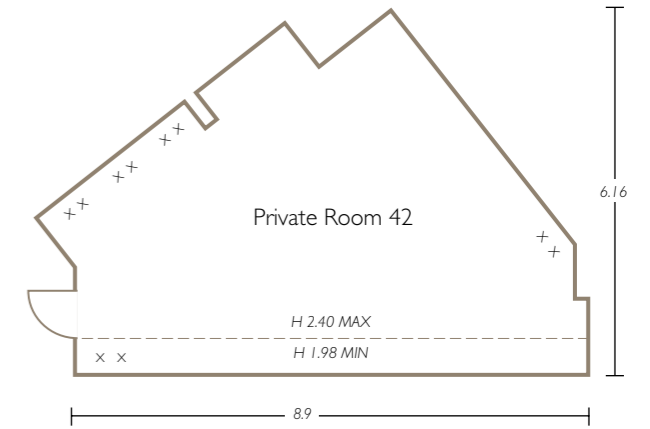

e: htrwcb@radisson.com
t: +44 (0)20 8757 7903

GUIDELINE CAPACITIES

NAME OF ROOM	THEATRE	CLASSROOM	BOARDROOM	U-SHAPE	CABARET	RECEPTION	LUNCH/DINNER
PRIVATE ROOM 40	36	26	20	16	16	20	20
PRIVATE ROOM 41	50	30	25	20	50	50	50
PRIVATE ROOM 42	30	18	20	14	20	30	20

FOURTH FLOOR
PRIVATE ROOMS 40 – 42

1. Key
2. T = Telephone
   - X = 13 amp socket
   - A = TV aerial
   - TS = Data access point