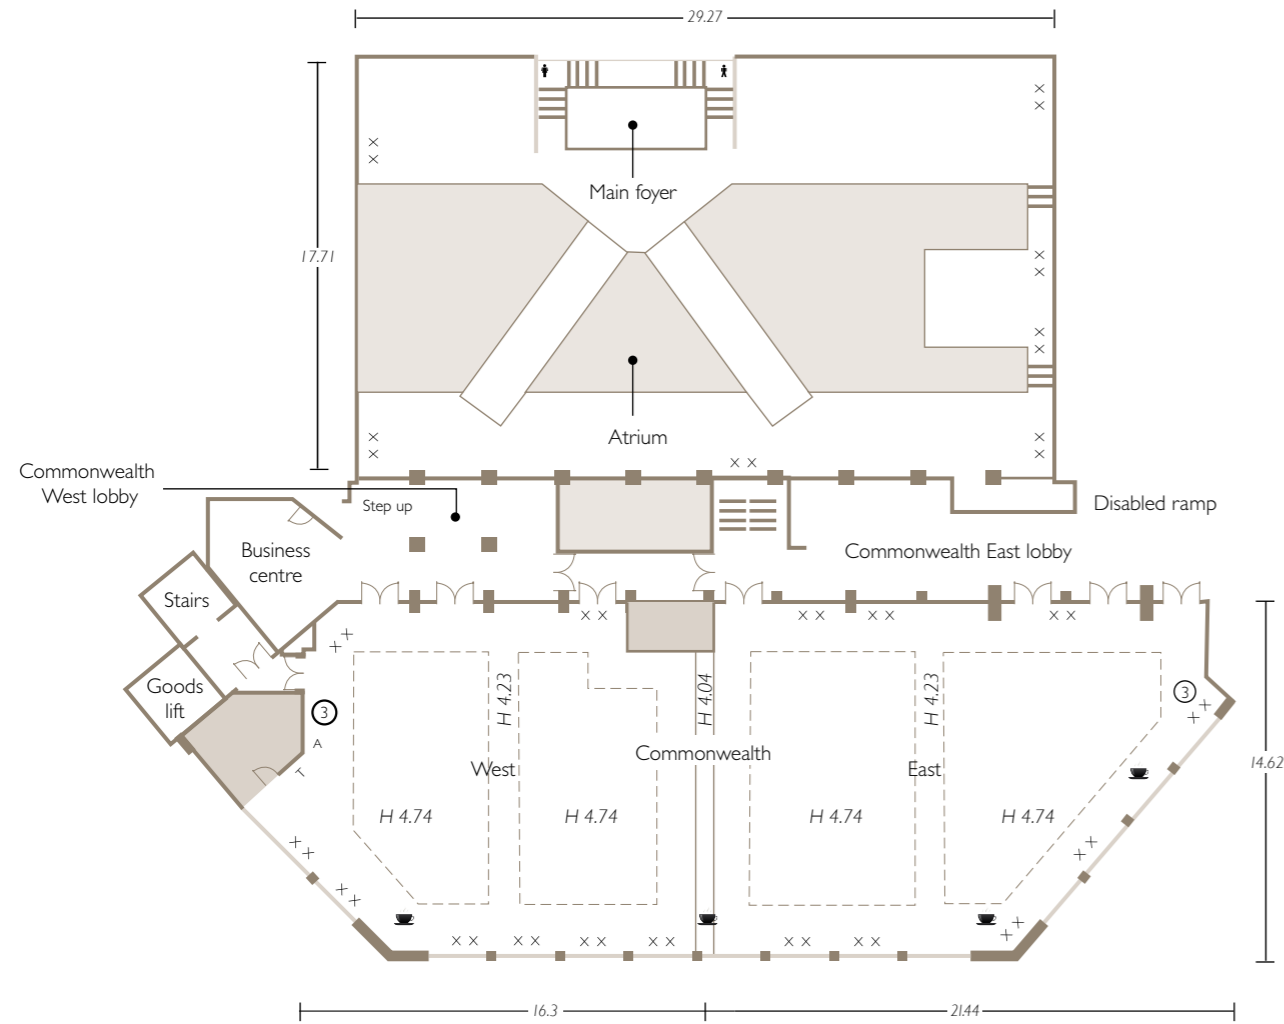

COMMONWEALTH SUITE & ATRIUM

Key	
T	= Telephone
X	= 13 amp socket
A	= TV aerial
T5	= Data access point
⓪	= Three phase (125A) commando socket