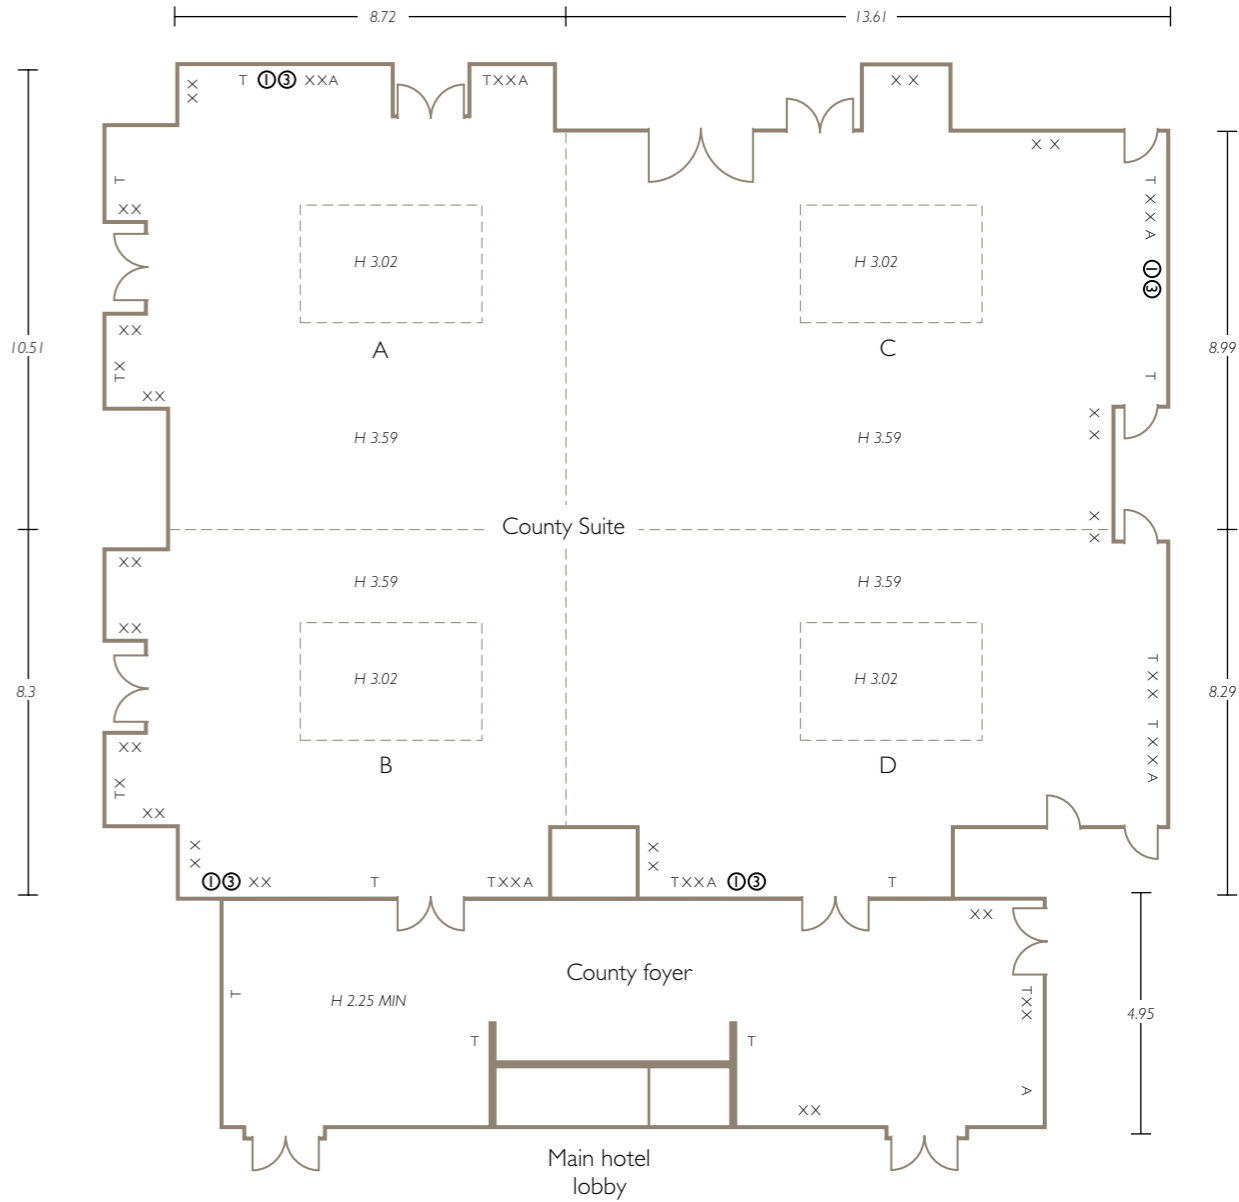

COUNTY SUITE

1. **Key**
2. T = Telephone
   - X = 13 amp socket
   - A = TV aerial
   - T5 = Data access point
   - ① = Single phase (32A) commando socket
   - ③ = Three phase (32A) commando socket