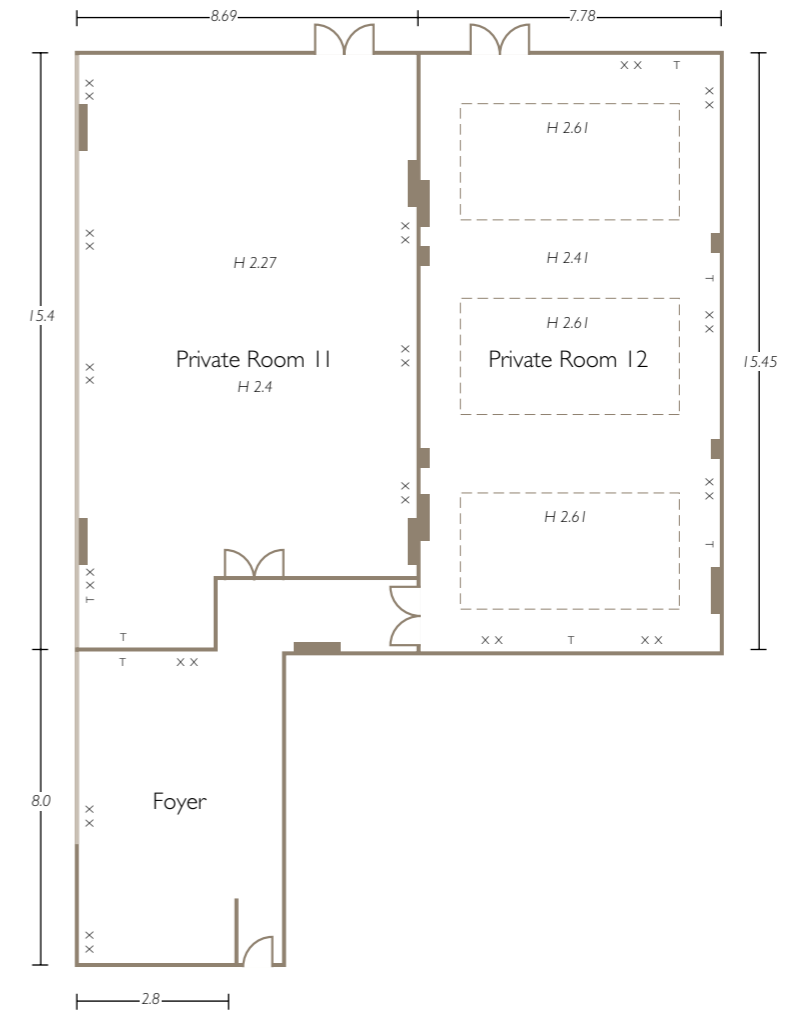

PRIVATE ROOMS 16-19

PRIVATE ROOMS 11-12

1. **Key**
2. T = Telephone
   - X = 13 amp socket
   - A = TV aerial
   - T5 = Data access point